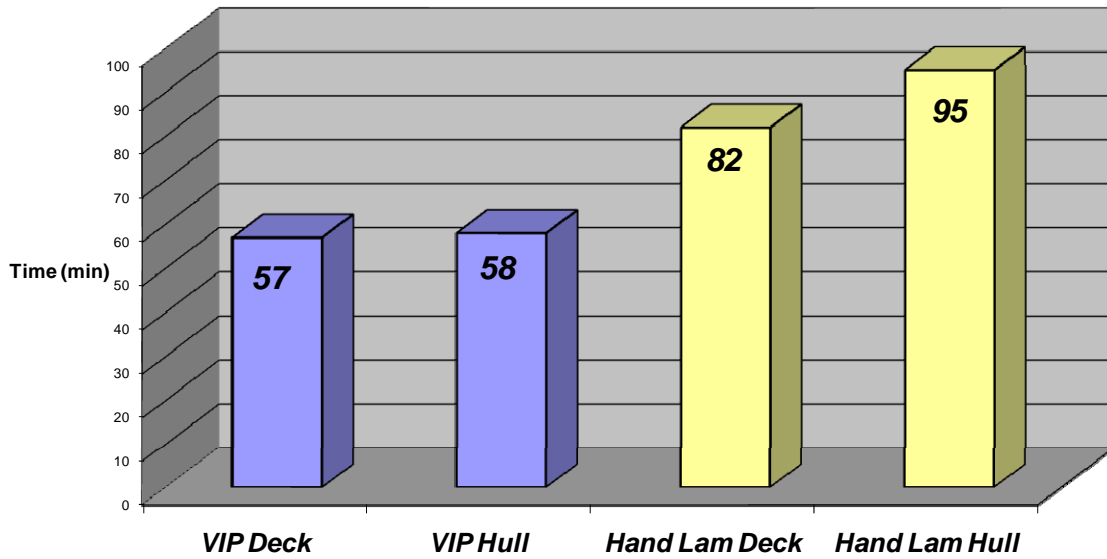

Closed Mold Cycle Time/Cost Study

Compare the Facts....

CCBM Process Cycle Times

CCBM Process Comparison

Comparison Specific to Catamaran Produced at IBEX 2008

Compare the Facts....

LRTM Process Cycle Times

Light RTM Process Comparison

Comparison Specific to Catamaran Produced at IBEX 2008

Compare the Facts....

VIP Process Cycle Times

VIP Process Comparison

Comparison Specific to Catamaran Produced at IBEX 2008