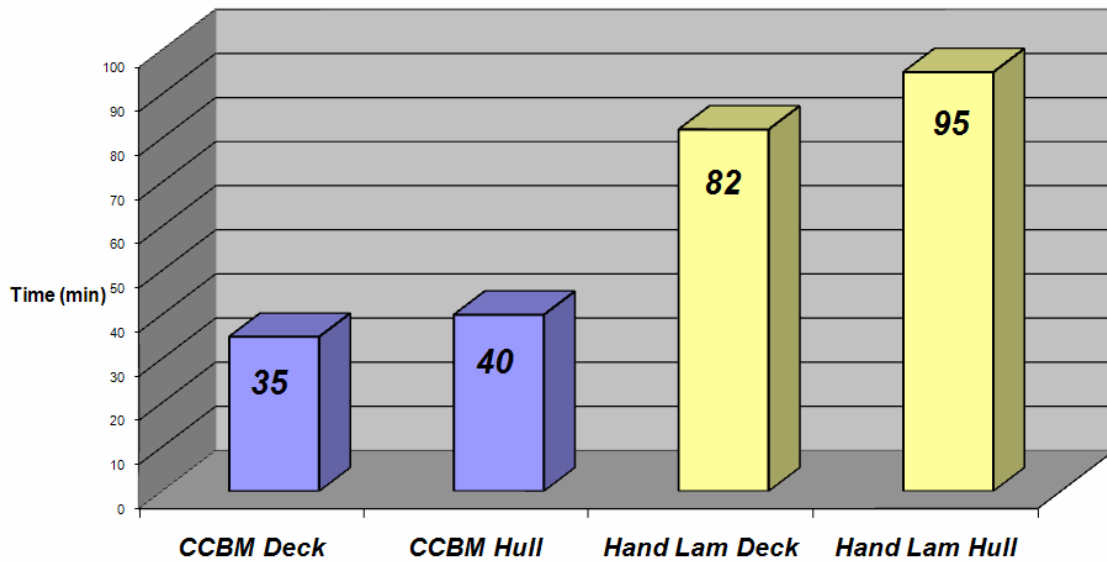

Closed Mold Cycle Time/Cost Study

Compare the Facts....

CCBM Process Cycle Times

CCBM Process Comparison

Comparison Specific to Catamaran Produced at IBEX 2008

Compare the Facts....

LRTM Process Cycle Times

Light RTM Process Comparison

Comparison Specific to Catamaran Produced at IBEX 2008

Compare the Facts....

VIP Process Cycle Times

VIP Process Comparison

Comparison Specific to Catamaran Produced at IBEX 2008