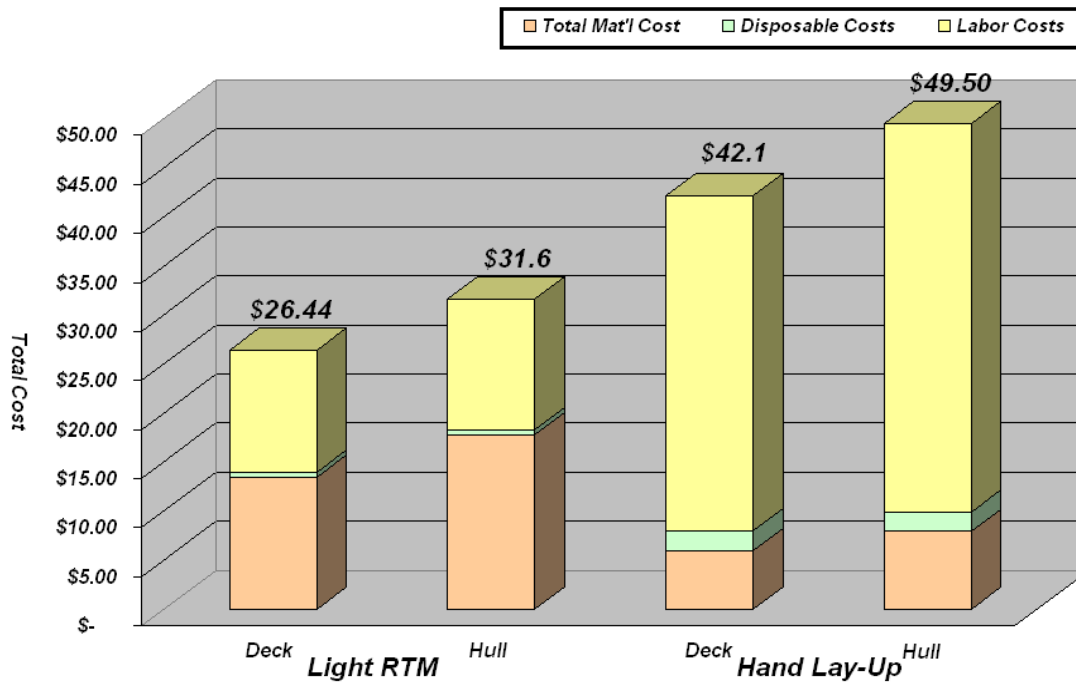

Closed Mold Cycle Time/Cost Study

Compare the Facts....

CCBM Process Cycle Times

CCBM Process Comparison

Comparison Specific to Catamaran Produced at IBEX 2008

Compare the Facts....

LRTM Process Cycle Times

Light RTM Process Comparison

Comparison Specific to Catamaran Produced at IBEX 2008

Compare the Facts....

VIP Process Cycle Times

VIP Process Comparison

Comparison Specific to Catamaran Produced at IBEX 2008