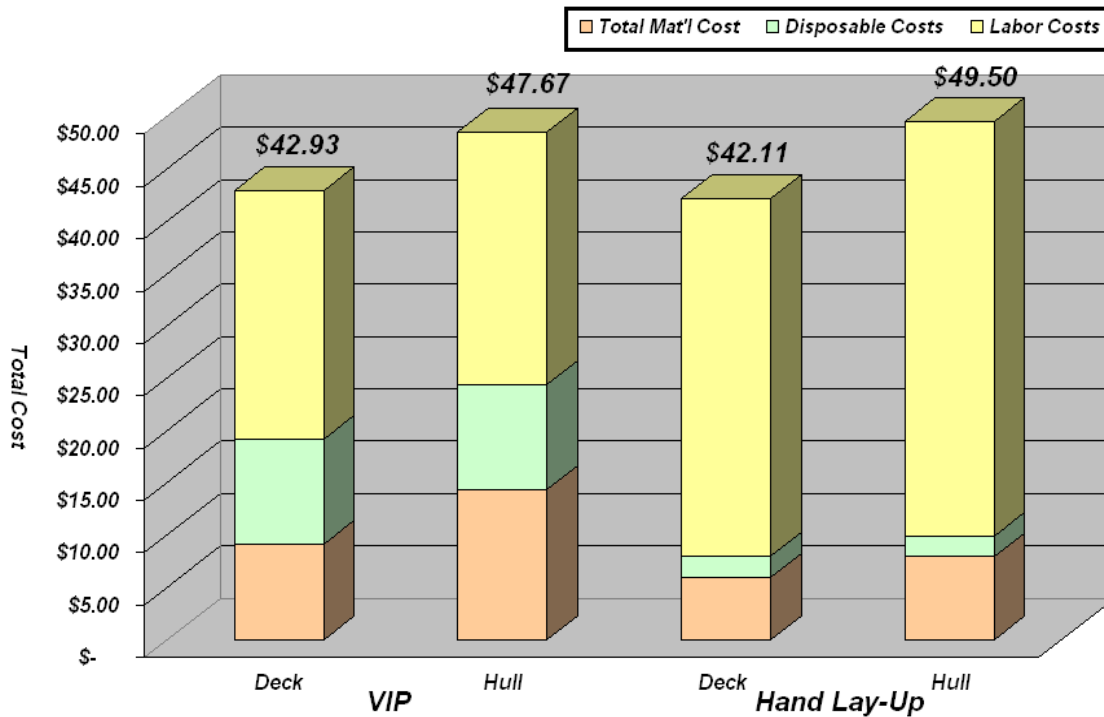

Light RTM Process Comparison

Comparison Specific to Catamaran Produced at IBEX 2008

Compare the Facts....

VIP Process Cycle Times

VIP Process Comparison

Comparison Specific to Catamaran Produced at IBEX 2008