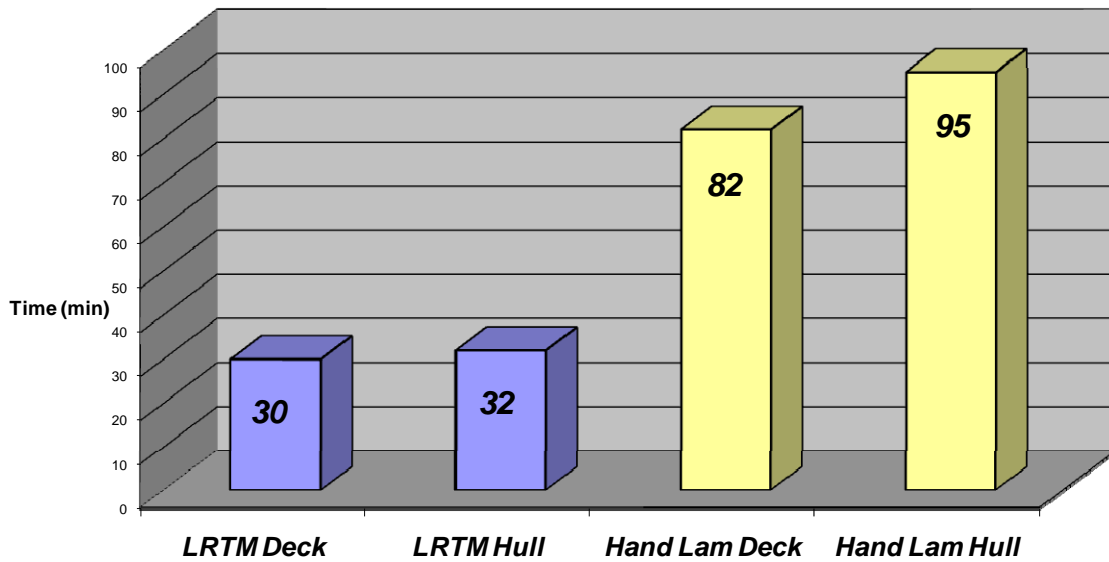

Closed Mold Cycle Time/Cost Study

Compare the Facts....

CCBM Process Cycle Times

CCBM Process Comparison

Comparison Specific to Catamaran Produced at IBEX 2008

Compare the Facts....

LRTM Process Cycle Times

Light RTM Process Comparison

Comparison Specific to Catamaran Produced at IBEX 2008

Compare the Facts....

VIP Process Cycle Times

VIP Process Comparison

Comparison Specific to Catamaran Produced at IBEX 2008