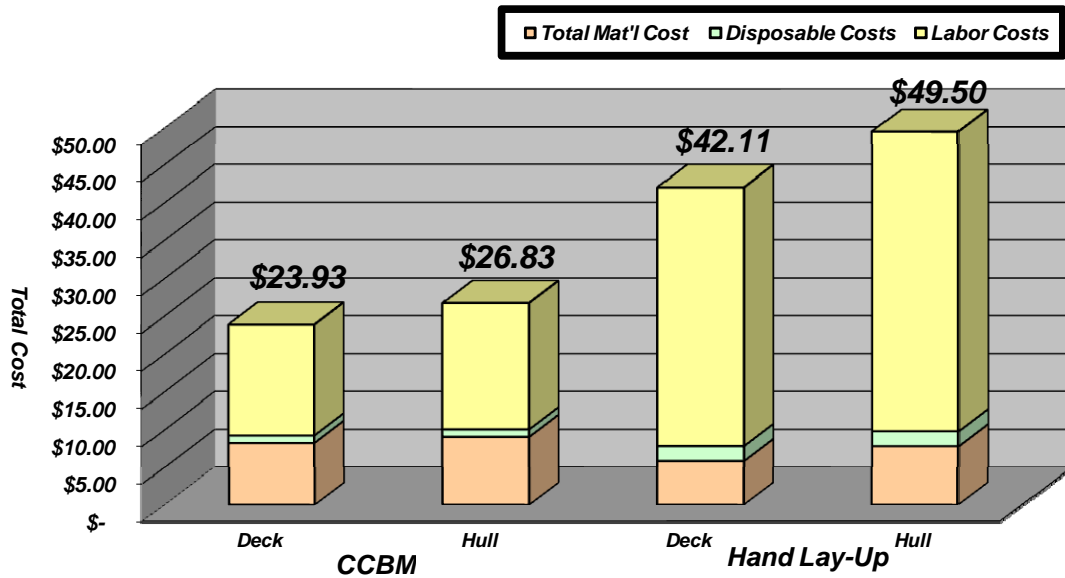

Closed Mold Cycle Time/Cost Study

Compare the Facts....

CCBM Process Cycle Times

CCBM Process Comparison

Comparison Specific to Catamaran Produced at IBEX 2008

Compare the Facts....

LRTM Process Cycle Times

Light RTM Process Comparison

Comparison Specific to Catamaran Produced at IBEX 2008

Compare the Facts....

VIP Process Cycle Times

VIP Process Comparison

Comparison Specific to Catamaran Produced at IBEX 2008